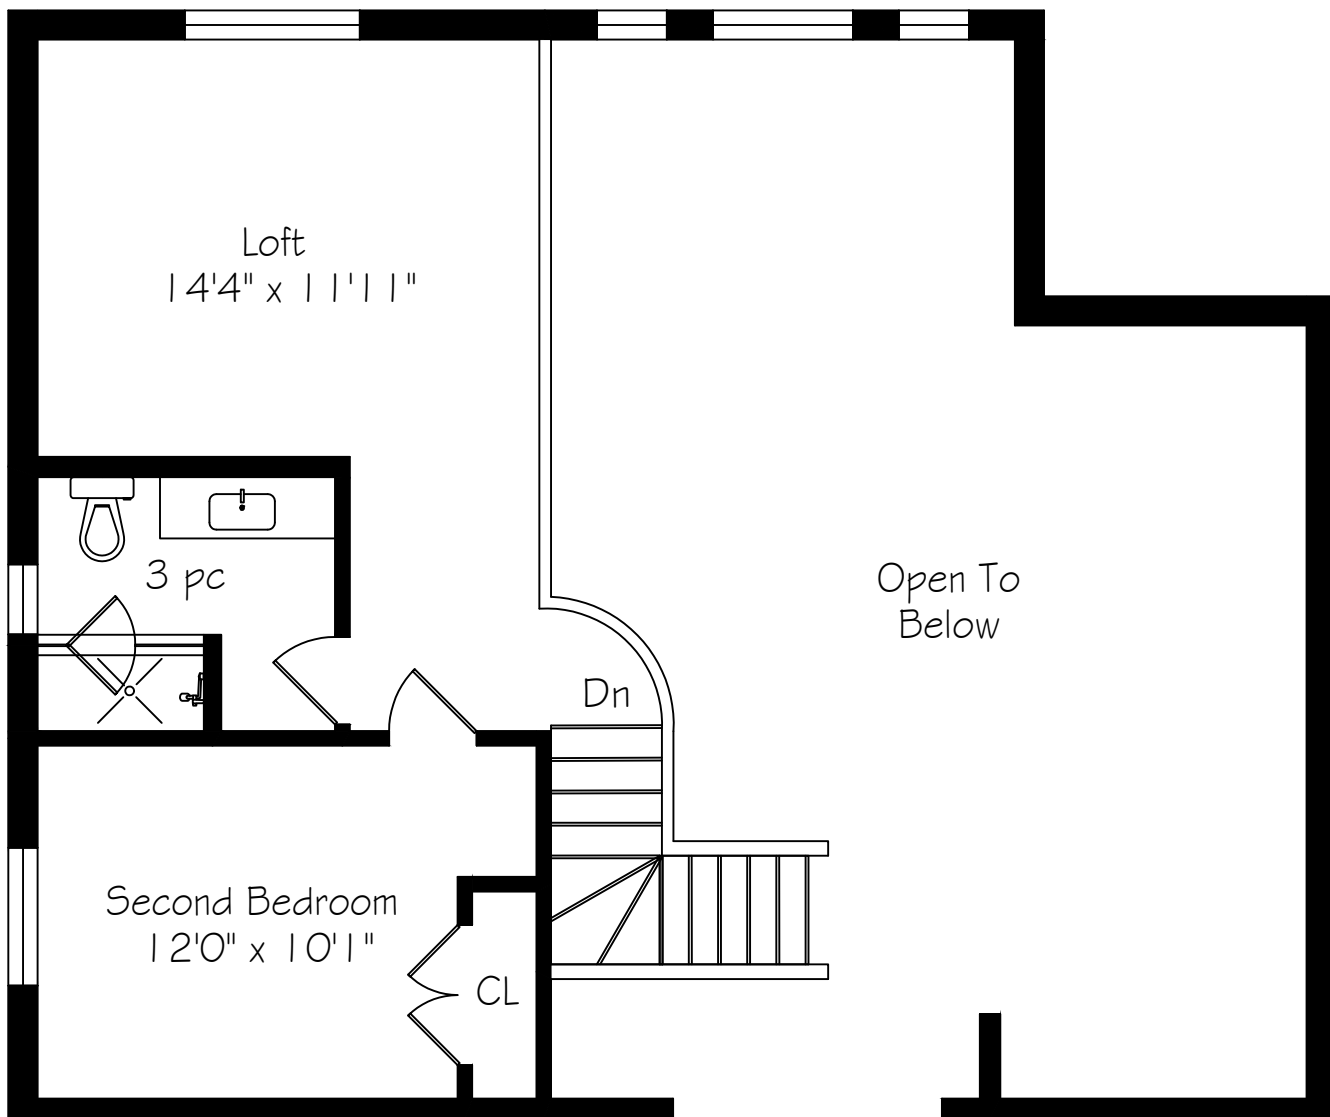

2201 Rochester Circle

Main Floor
1760 Square Feet
+ 405 Garage

Measurements and Calculations are approximate
To be used as guidelines only
www.measuredup.ca

2201 Rochester Circle

Second Floor
601 Square Feet

Measurements and Calculations are approximate
To be used as guidelines only
www.measuredup.ca

2201 Rochester Circle