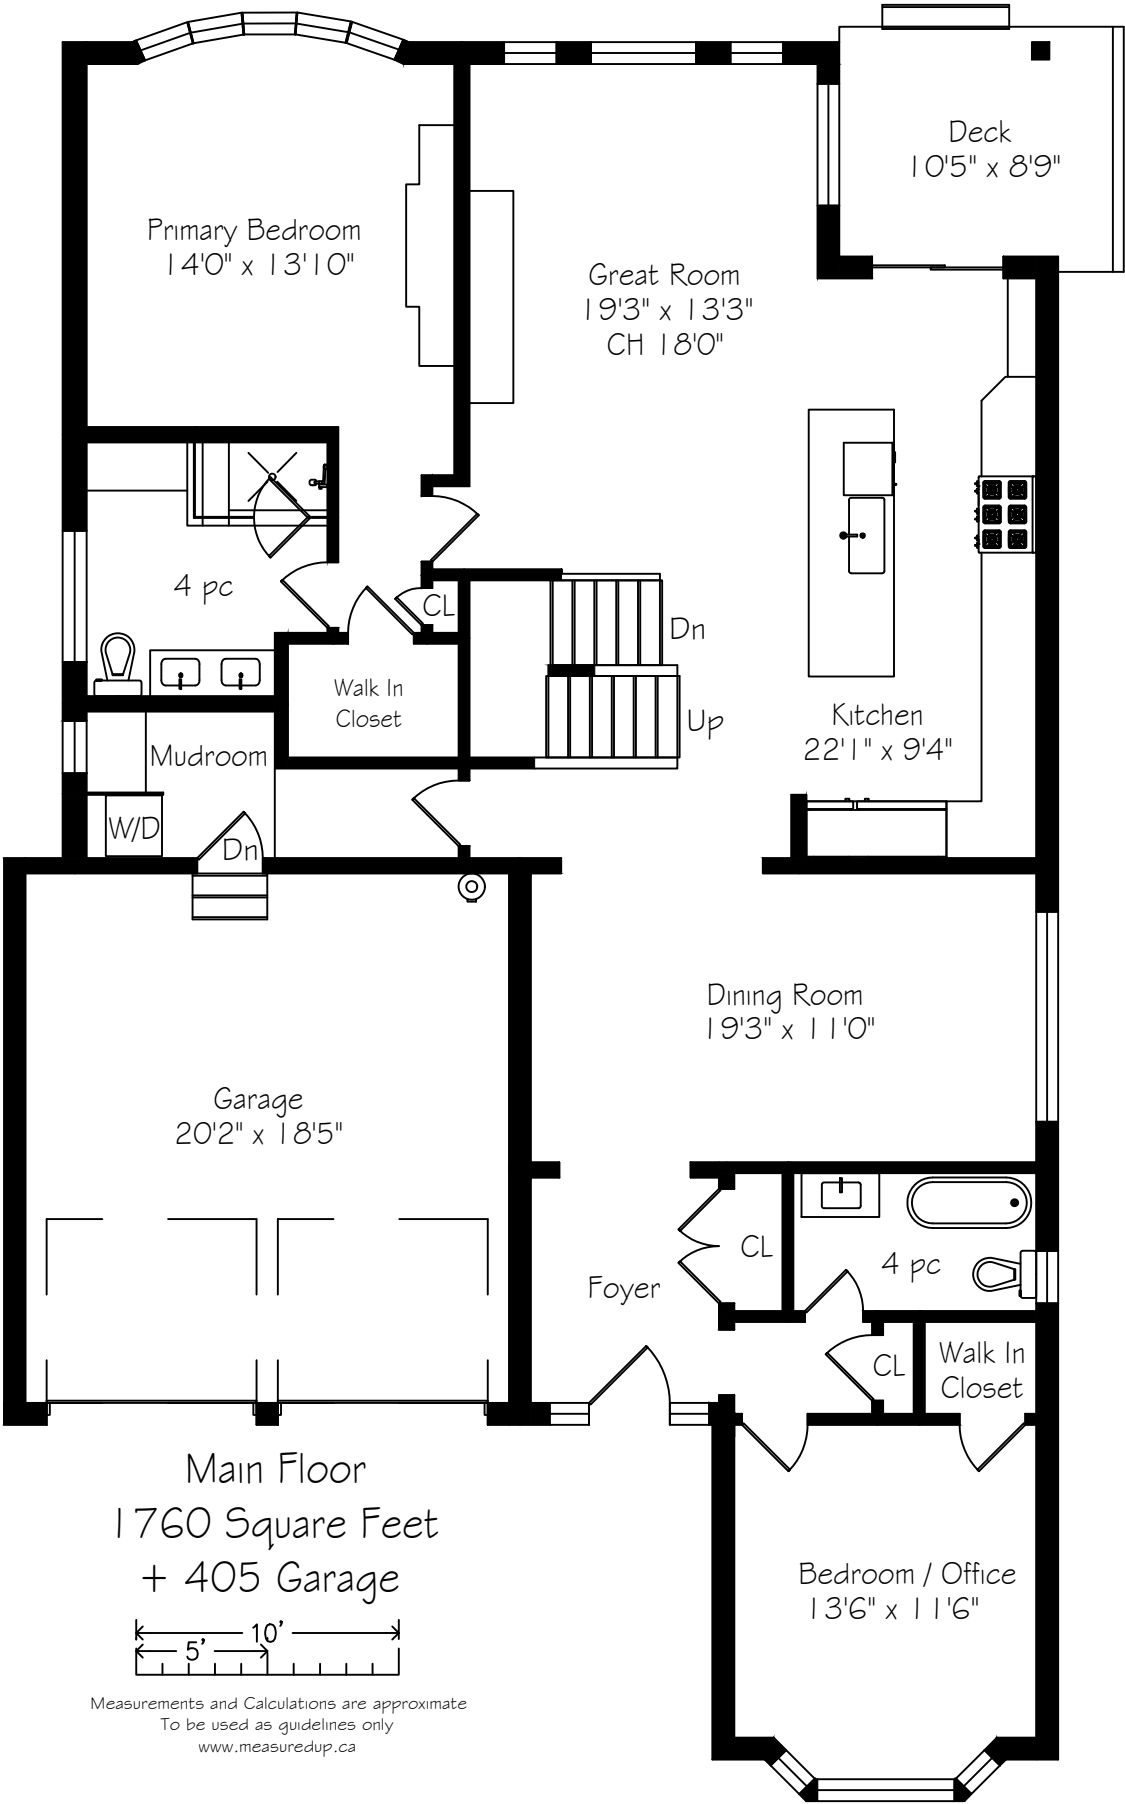

2201 Rochester Circle

Main Floor
1760 Square Feet
+ 405 Garage

Measurements and Calculations are approximate
To be used as guidelines only
www.measuredup.ca

2201 Rochester Circle

Second Floor
601 Square Feet

Measurements and Calculations are approximate
To be used as guidelines only
www.measuredup.ca

2201 Rochester Circle